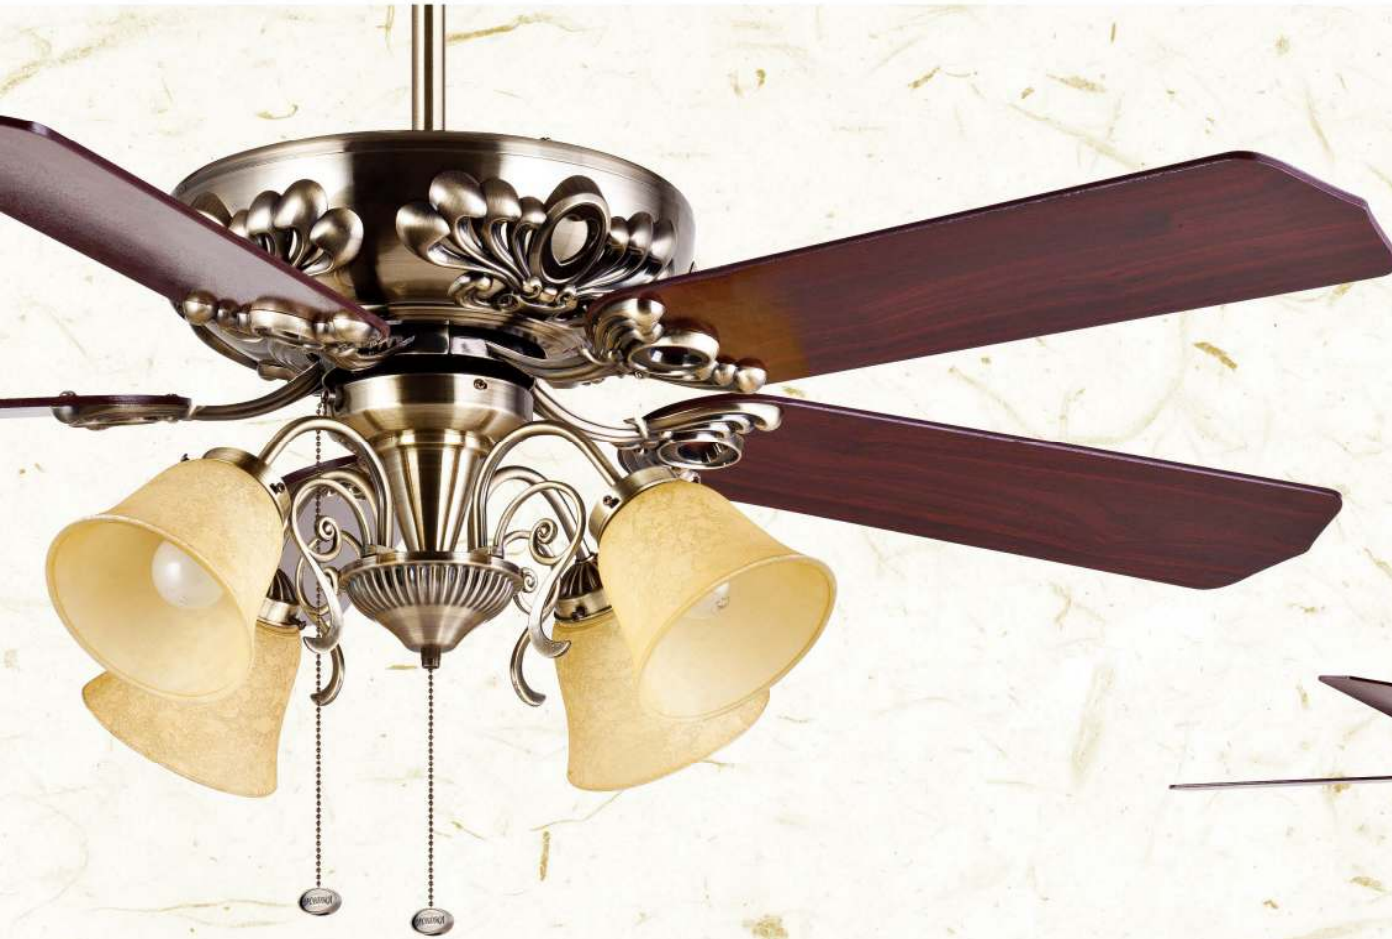

Finish : Crown Gold (CG)
Blades : Rosewood / Gold
Glass : Amber Clear